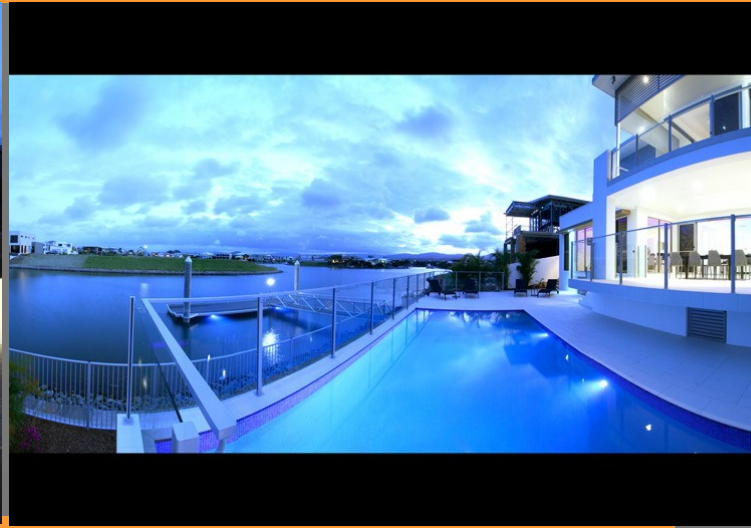

CONSTRUCTIONS PTY LTD

Builders & Trade Contractors

ABN: 49 100 050 262 BSA Licence No. 1009253

This Home is currently For Sale.
Please contact us on 07 3808 2777 to view

PONTOON INCLUDED *CANAL + RIVER VIEWS *DIRECT OCEAN ACCESS